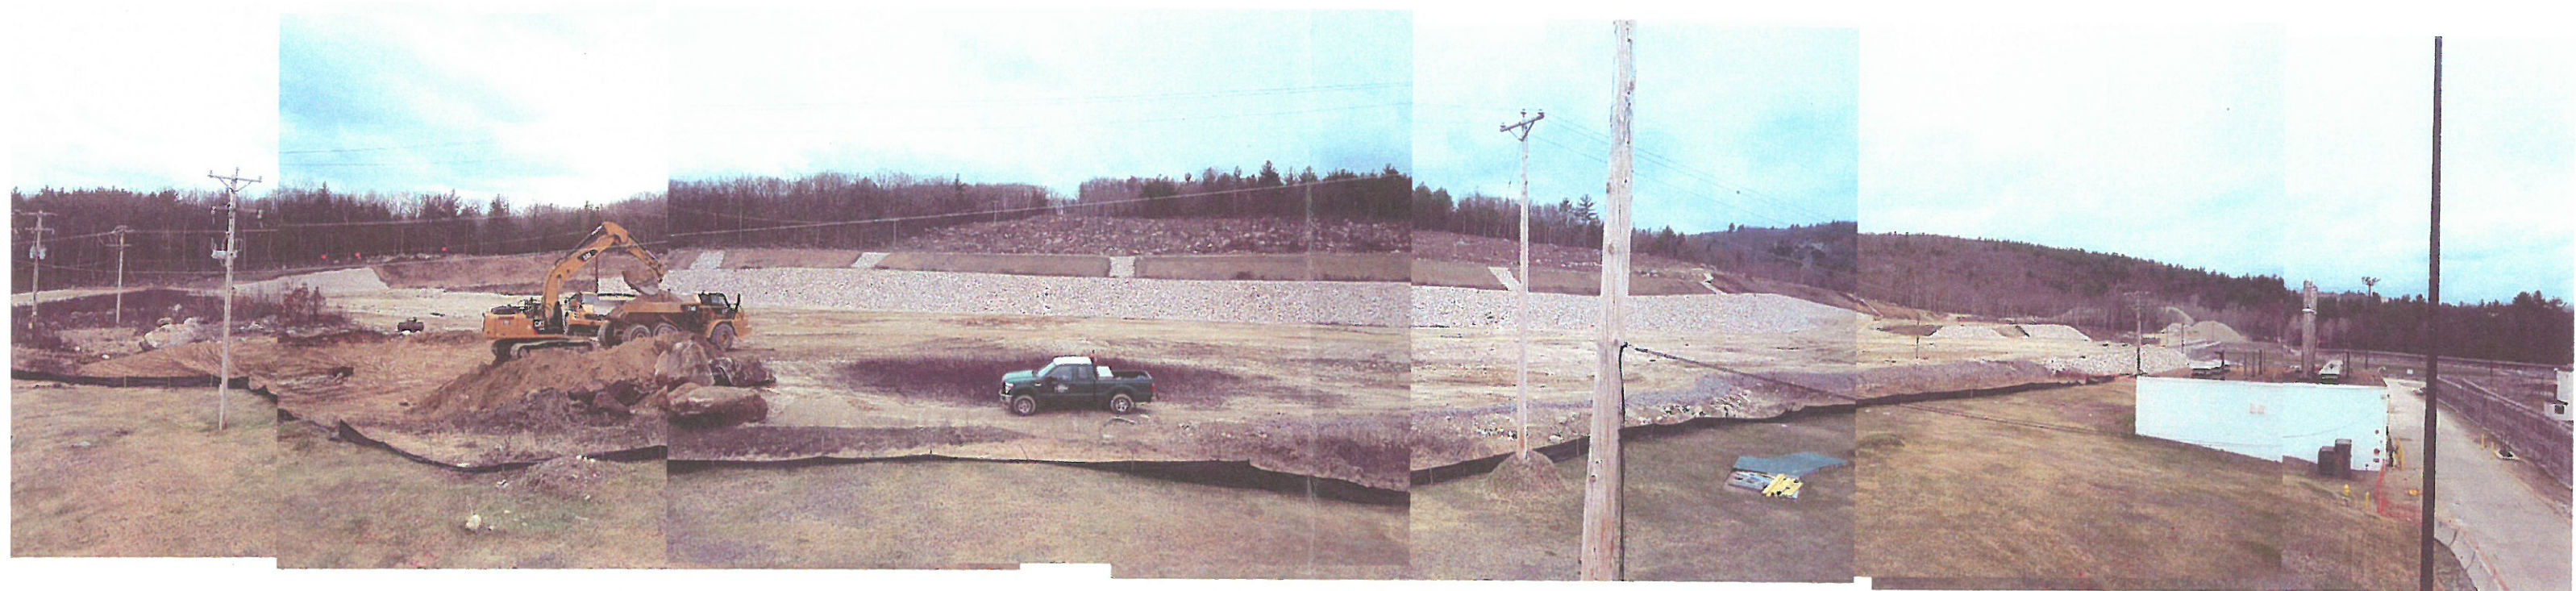

NEW HAMPSHIRE CORRECTIONAL FACILITY FOR WOMEN

CONCORD, NH

ORIGINAL SITE FROM TOWER 1 – 12/31/2013

SITE FROM TOWER 1 – 12/15/2014 (GMP1 – Gilbane/Audley) NOTE: site sits fallow until 4/2016 for redesign by SMRT

SITE FROM TOWER 1 – 4/1/2016 (GMP2 – NTP)

SITE FROM TOWER 1 – 6/27/2016 (GMP2 – Gilbane/Cairns/IES/M-P/J&J)

SITE FROM TOWER 1 – 8/11/2016 (GMP2 – Gilbane/Cairns/IES/M-P/J&J/Szetela/

SITE FROM TOWER 1 – 9/9/2016 (GMP2 – Gilbane/Cairns/IES/M-P/J&J/Szetela/Capone/Tightline/