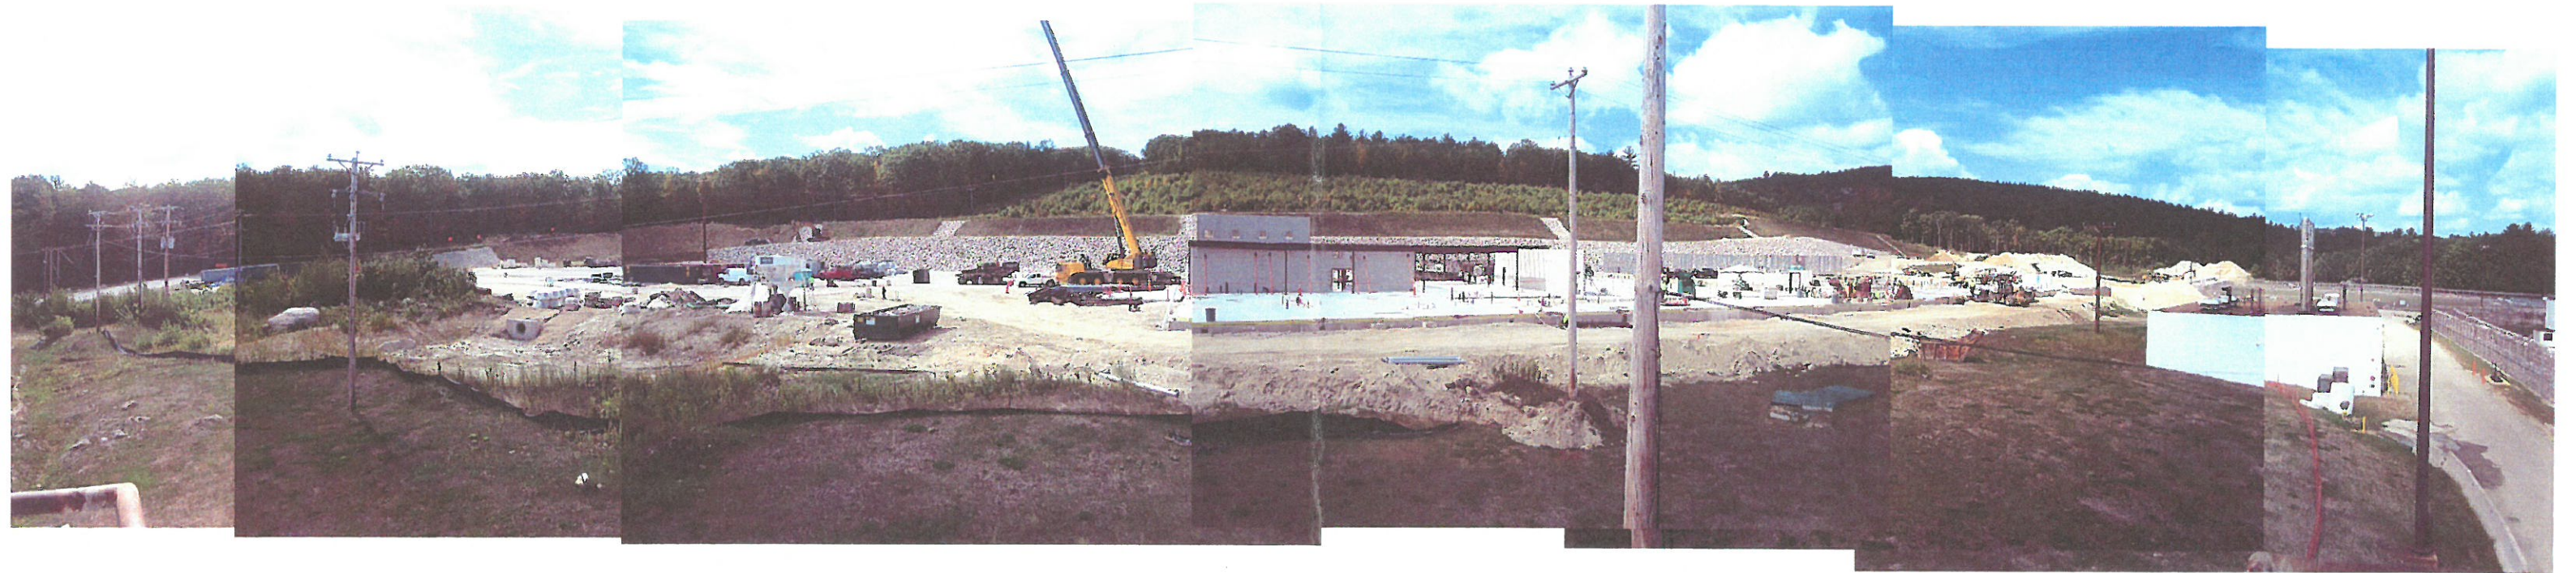

NEW HAMPSHIRE CORRECTIONAL FACILITY FOR WOMEN

CONCORD, NH

ORIGINAL SITE FROM TOWER 1 – 12/31/2013

SITE FROM TOWER 1 – 12/15/2014 (GMP1 – Gilbane/Audley) NOTE: site sits fallow until 4/2016 for redesign by SMRT

SITE FROM TOWER 1 – 4/1/2016 (GMP2 – NTP)

SITE FROM TOWER 1 – 6/27/2016 (GMP2 – Gilbane/Cairns/IES/M-P/J&J)

SITE FROM TOWER 1 – 8/11/2016 (GMP2 – Gilbane/Cairns/IES/M-P/J&J/Szetela/

SITE FROM TOWER 1 – 9/9/2016 (GMP2 – Gilbane/Cairns/IES/M-P/J&J/Szetela/Capone/Tightline/

SITE FROM TOWER 1 – 9/26/2016 (GMP2 – Gilbane/Cairns/IES/M-P/J&J/Szetela/Capone/Tightline/

SITE FROM TOWER 1 – 10/26/2016 (GMP2 – Gilbane/Cairns/IES/M-P/J&J/Szetela/Capone/Tightline/

SITE FROM TOWER 1 – 11/17/2016 (GMP2 – Gilbane/Cairns/IES/M-P/J&J/Szetela/Capone/Tightline/Stresscon/Progressive)

SITE FROM TOWER 1 – 12/15/2016 (GMP2 – Gilbane/Cairns/IES/M-P/J&J/Szetela/Capone/Tightline/Stresscon/Progressive)

SITE FROM TOWER 1 – 04/20/2017

SITE FROM TOWER 1 – 06/20/2017