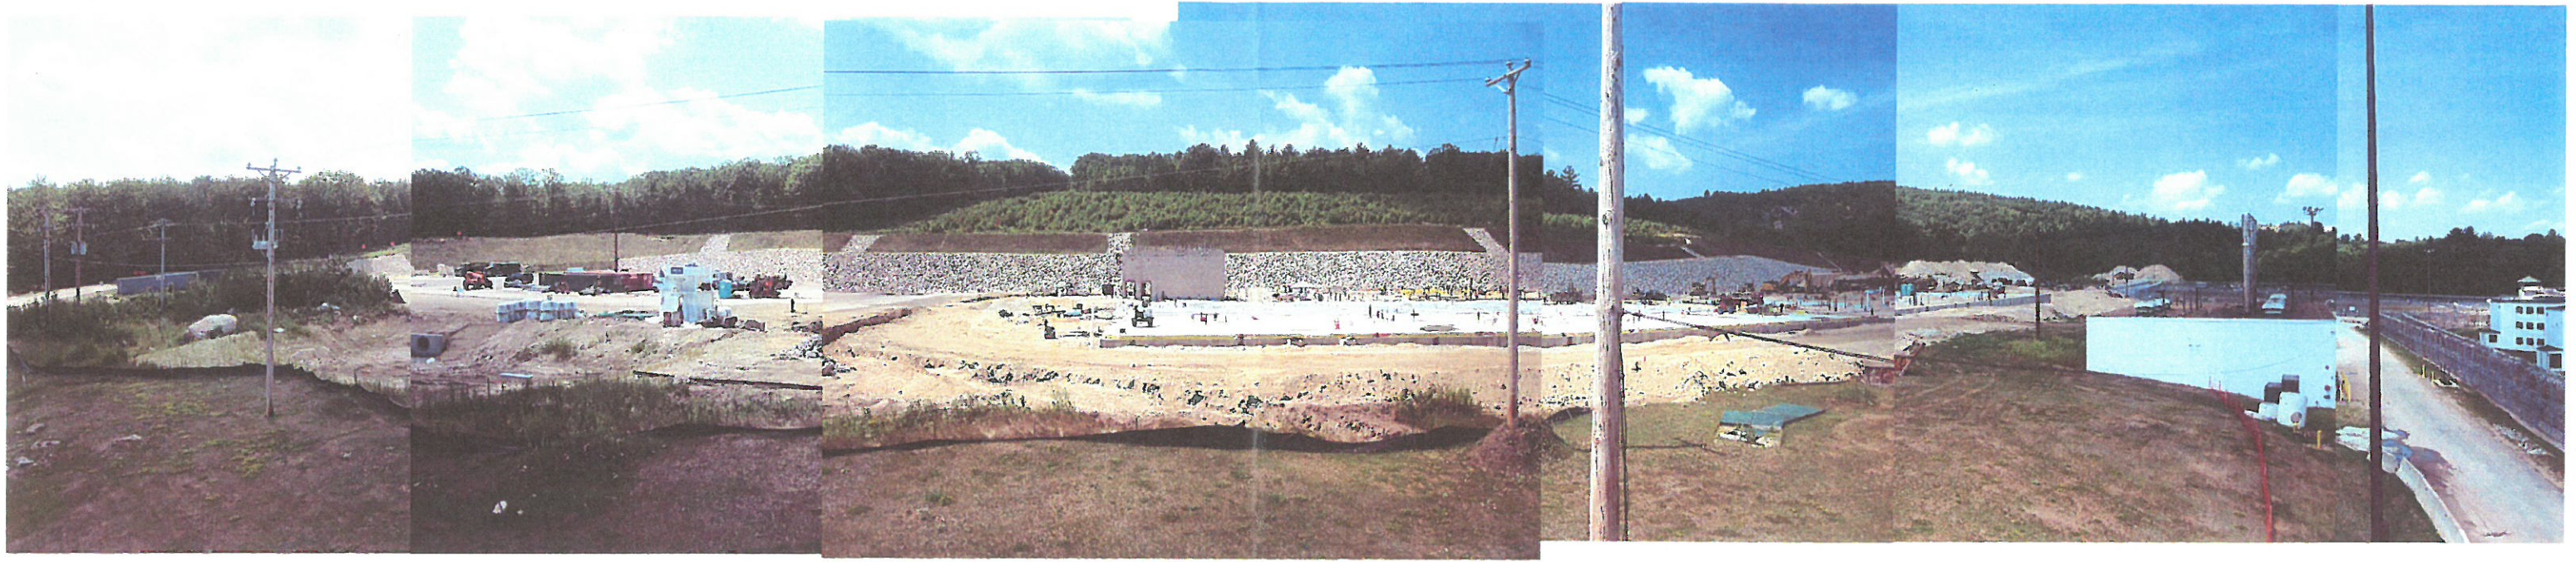

NEW HAMPSHIRE CORRECTIONAL FACILITY FOR WOMEN

CONCORD, NH

ORIGINAL SITE FROM TOWER 1 – 12/31/2013

SITE FROM TOWER 1 – 12/15/2014 (GMP1 – Gilbane/Audley) NOTE: site sits fallow until 4/2016 for redesign by SMRT

SITE FROM TOWER 1 – 4/1/2016 (GMP2 – NTP)

SITE FROM TOWER 1 – 6/27/2016 (GMP2 – Gilbane/Cairns/IES/M-P/J&J)

SITE FROM TOWER 1 – 8/11/2016 (GMP2 – Gilbane/Cairns/IES/M-P/J&J/Szetela/

SITE FROM TOWER 1 – 9/9/2016 (GMP2 – Gilbane/Cairns/IES/M-P/J&J/Szetela/Capone/Tightline/