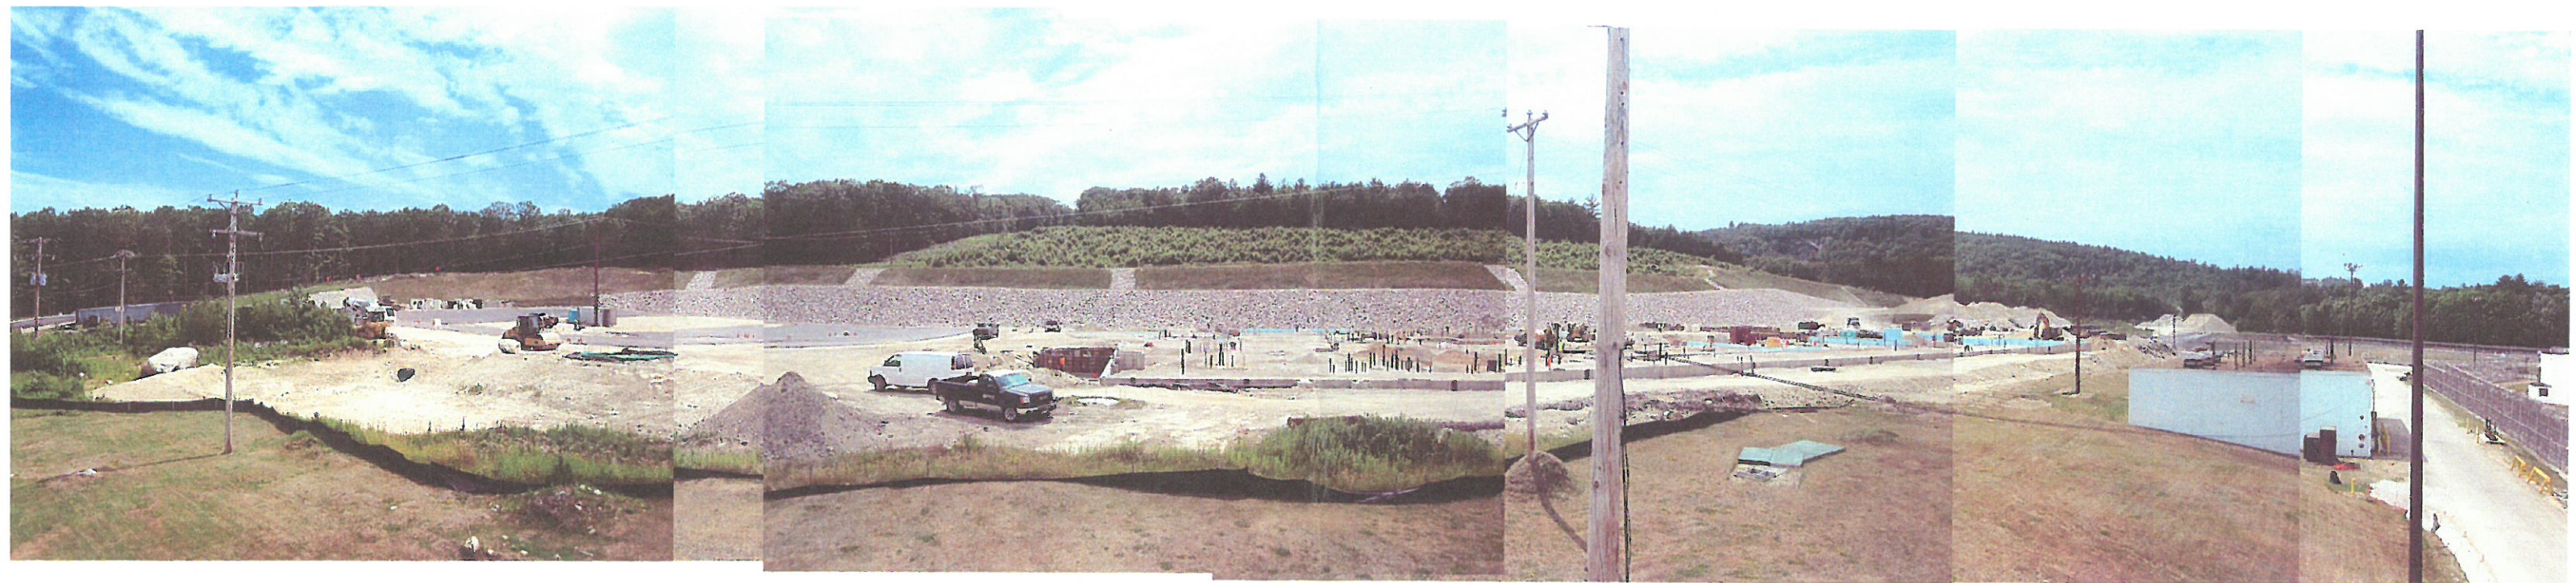

NEW HAMPSHIRE CORRECTIONAL FACILITY FOR WOMEN

CONCORD, NH

ORIGINAL SITE FROM TOWER 1 – 12/31/2013

SITE FROM TOWER 1 – 12/15/2014 (GMP1 – Gilbane/Audley) NOTE: site sits fallow until 4/2016 for redesign by SMRT

SITE FROM TOWER 1 – 4/1/2016 (GMP2 – NTP)

SITE FROM TOWER 1 – 6/27/2016 (GMP2 – Gilbane/Cairns/IES/M-P/J&J)

SITE FROM TOWER 1 – 8/11/2016 (GMP2 – Gilbane/Cairns/IES/M-P/J&J/Szetela/

SITE FROM TOWER 1 – 9/9/2016 (GMP2 – Gilbane/Cairns/IES/M-P/J&J/Szetela/Capone/Tightline/

SITE FROM TOWER 1 – 9/26/2016 (GMP2 – Gilbane/Cairns/IES/M-P/J&J/Szetela/Capone/Tightline/

SITE FROM TOWER 1 – 10/26/2016 (GMP2 – Gilbane/Cairns/IES/M-P/J&J/Szetela/Capone/Tightline/

SITE FROM TOWER 1 – 11/17/2016 (GMP2 – Gilbane/Cairns/IES/M-P/J&J/Szetela/Capone/Tightline/Stresscon/Progressive)

SITE FROM TOWER 1 – 12/15/2016 (GMP2 – Gilbane/Cairns/IES/M-P/J&J/Szetela/Capone/Tightline/Stresscon/Progressive)

SITE FROM TOWER 1 – 04/20/2017

SITE FROM TOWER 1 – 06/20/2017